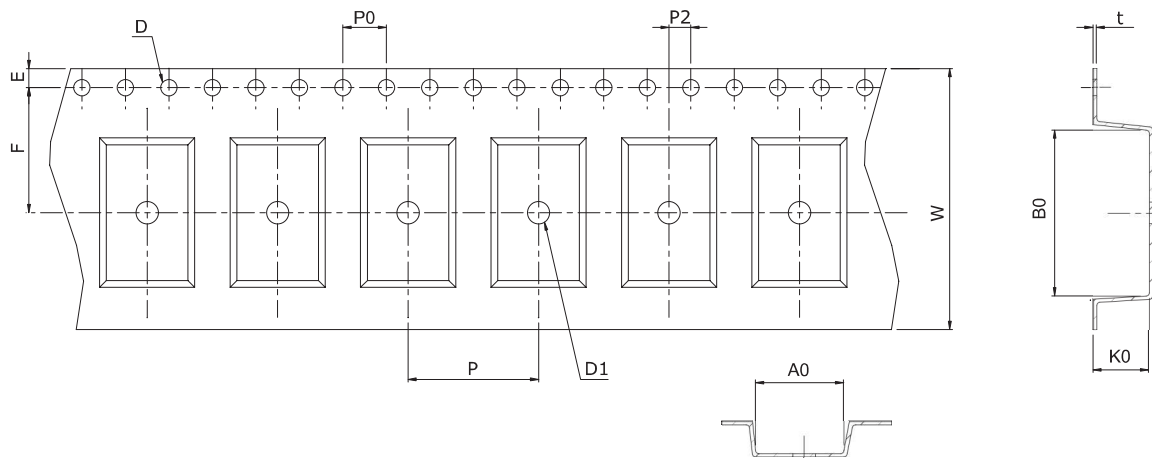

TAPE(CARRIER) DIMENSIONS Unit:mm

Code	A0	B0	D	D1	E	F
C3	5.56 ±0.1	7.85 ±0.1	Ø1.50 +0.1 -0.0	Ø1.50 Min.	1.75 ±0.1	7.50 ±0.1
C4	5.00 0.1 -0.2	8.40 ±0.2	Ø1.50 ±0.1	Ø1.60 +0.1 -0.1	1.75 ±0.1	7.50 ±0.1
C5	3.95 ±0.1	6.50 ±0.1	Ø1.50 +0.1 -0	Ø1.50 +0.25 -0	1.75 ±0.1	7.50 ±0.1
C22	10.20 ±0.1	15.00 ±0.1	Ø1.50	Ø1.50	1.75	11.50 ±0.1
C24	3.60 ±0.1	5.40 ±0.1	1.55 ±0.05	Ø1.50 Min.	1.75 ±0.1	5.50 ±0.05
C25	2.70 ±0.1	3.40 ±0.1	1.5 +0.1 -0	Ø1.0 Min.	1.75 ±0.1	3.50 ±0.05
C27	2.25 ±0.1	2.75 ±0.10	1.50 +0.1 -0	Ø1.10 ±0.1	1.75 ±0.1	3.50 ±0.05
C28	1.85 ±0.1	3.60 ±0.1	Ø1.50 ±0.1	Ø1.05 ±0.05	1.75 ±0.1	5.50 ±0.05
C29	1.85 ±0.1	4.50 ±0.1	Ø1.50 ±0.1	Ø1.05 ±0.05	1.75 ±0.1	5.50 ±0.05
C31	3.60 ±0.1	5.40 ±0.1	Ø1.55 ±0.05	Ø1.50 Min.	1.75 ±0.1	5.50 ±0.05
C32	1.70 ±0.1	7.20 ±0.1	1.50 0.10 -0	1.00	1.75 ±0.1	7.50 ±0.1
C33	1.90 ±0.1	2.30 ±0.1	Ø1.55 ±0.05	Ø1.1 ±0.05	1.75 ±0.1	3.50 ±0.05
C34	1.45 ±0.1	1.85 ±0.1	1.55 ±0.05	Ø1.50 Min.	1.75 ±0.1	3.50 ±0.05
C35	23.00 ±0.1	26.00 ±0.1	1.50 +0.1 -0	2.00 ±0.1	1.75 ±0.1	20.20 ±0.15
C36	4.05 ±0.1	8.30 ±0.1	1.50 0.10 -0	1.60	1.75 ±0.1	7.50 ±0.1
C37	10.00 ±0.1	15.00 ±0.1	1.50 +0.1 -0	2.00 ±0.1	1.75 ±0.1	11.50 ±0.15
C40	1.45 ±0.1	2.25 ±0.1	Ø1.50 ±0.1	Ø1.05 ±0.05	1.75 ±0.1	3.50 ±0.05
C41	7.80 ±0.1	10.00 ±0.1	Ø1.50 ±0.1	Ø1.50 ±0.05	1.75 ±0.1	11.50 ±0.1

TAPE CARRIER

C3, C4, C5, C22, C24, C25, C27, C28, C29, C31, C32, C33, C34, C35, C36, C37, C40, C41