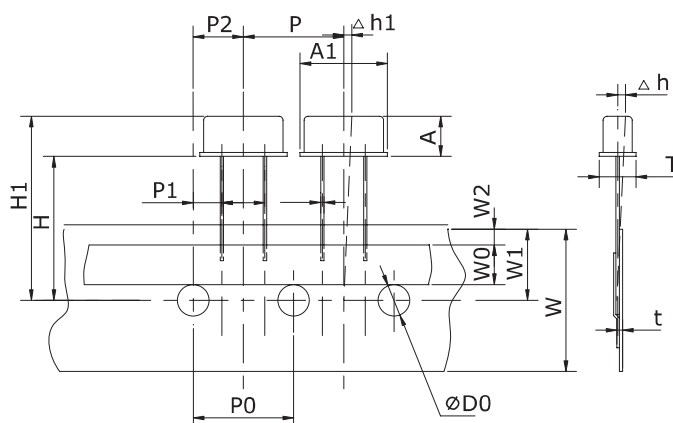

AMMOPACK A2