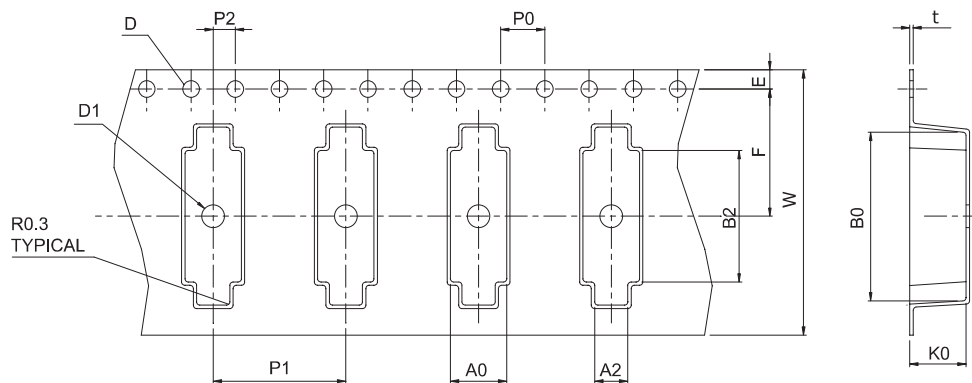

TAPE(CARRIER) DIMENSIONS Unit:mm

Code	A0	A2	B0	B2	D	D1	E
C2	4.85	2.00	14.65	11.60	Ø1.50 ±0.1	Ø1.50 ±0.1	1.75 ±0.1

TAPE CARRIER C2